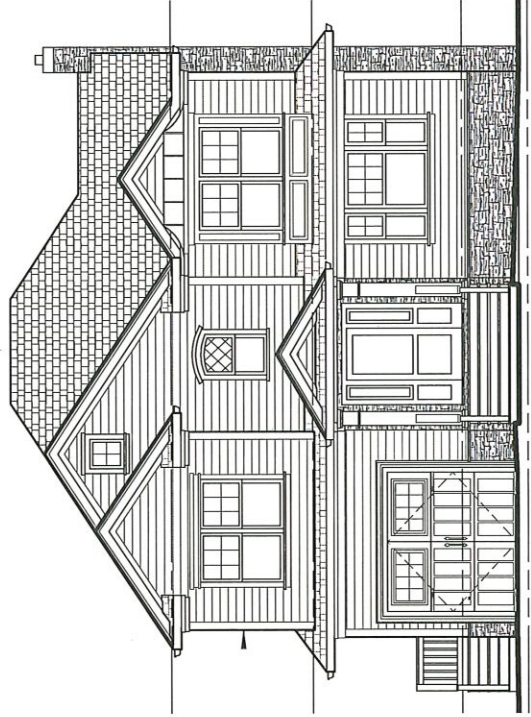

ZSK-01

24 FEB 2021

HAGLER RESIDENCE  
56 HARRIET AVENUE,  
BERGENFIELD, NJ 07621

SUSAN BERMAN  
ARCHITECTURE + DESIGN  
496 Northumberland Rd | Teaneck, NJ 07666  
susan.r.berman@gmail.com | 732.485.7623

56 HARRIET AVENUE - SATELLITE VIEW

EXISTING FRONT VIEW

PROPOSED FRONT ELEVATION

EXISTING SIDE ELEVATION EAST (QUINCY LN)

PROPOSED SIDE ELEVATION EAST (QUINCY LN)

EXISTING REAR 1ST STORY  
STRUCTURE & DECK TO BE  
REMOVED

EXISTING SIDE WEST  
CONCRETE PAVING BEHIND  
THE MUDROOM ENTRY TO  
BE REMOVED

EXISTING TREE LINED  
CORNER TO REMAIN