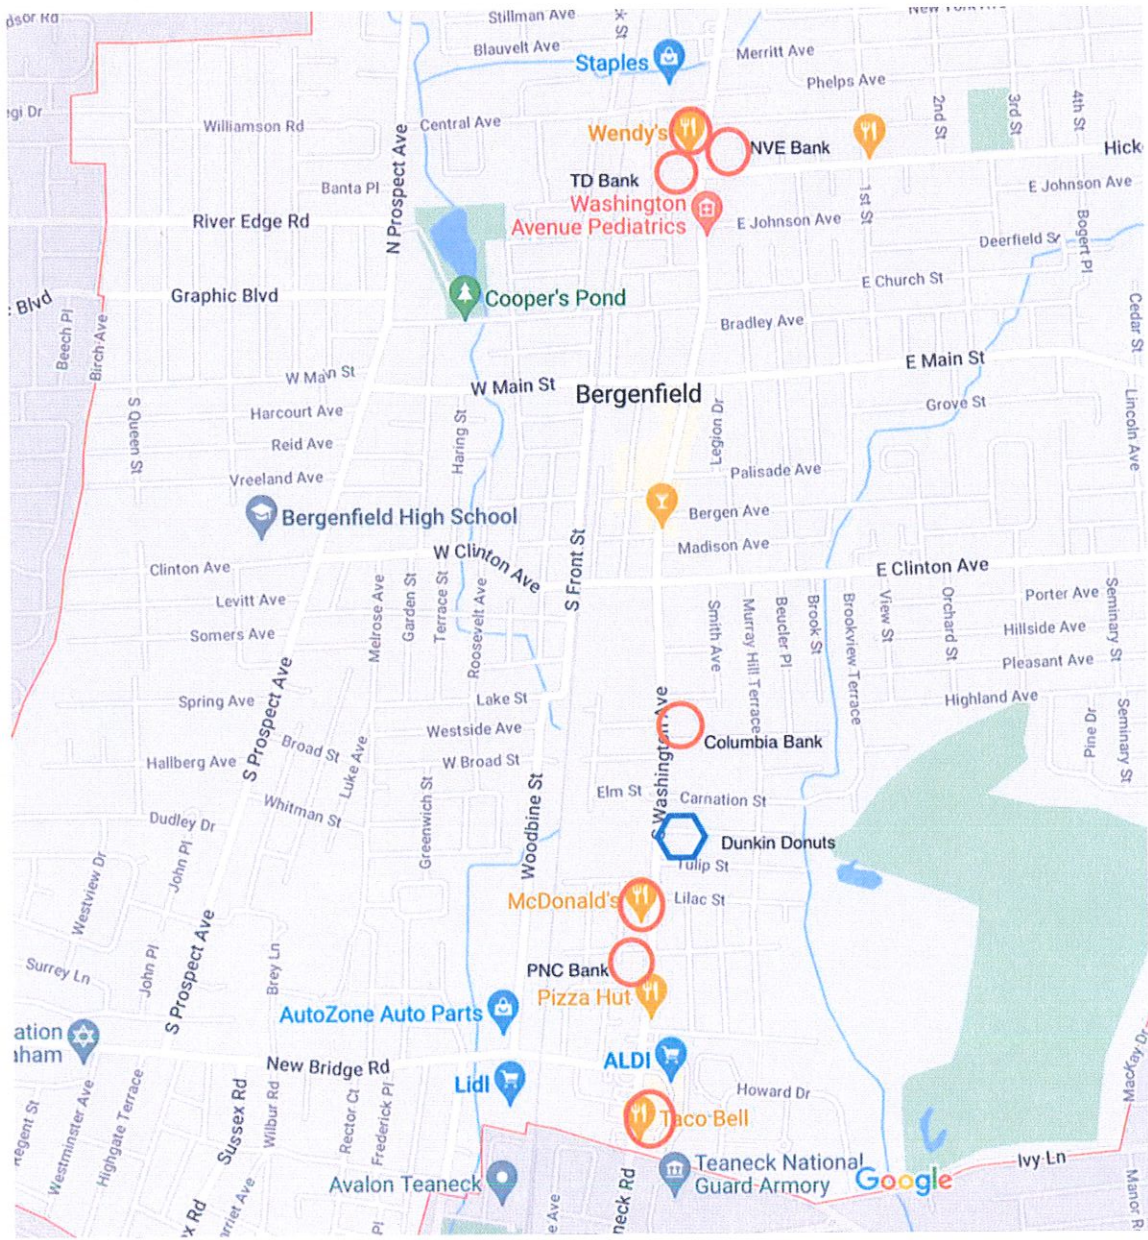

275 SOUTH WASHINGTON AVENUE  
BOROUGH OF BERGENFIELD, NJ  
Community Housing & Planning Associates, Inc.

LOCATION OF DRIVE THROUGH FACILITES  
BOROUGH OF BERGENFIELD, NJ  
Community Housing & Planning Associates, Inc.